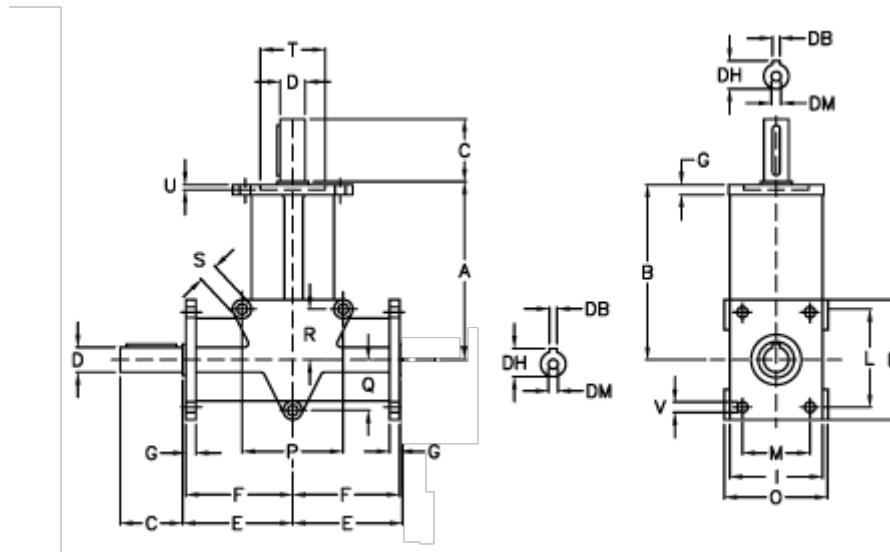

Article number: 2944025001100

Description: Bevel gear RAN 25SA i=1

Measures

A	= 152.5	E = 82.5	O = 100
B	= 150	F = 80	P = 90
C	= 60	G = 12	Q = 45
DB	= 8	H = 98	R = 70
Description	= RAN 25	I = 98	S = 12.5
DH	= 28.0	L = 76	T H7 = 62
D h6	= 25	M = 76	U = 4.0
DM	= M8	N = 10.5	V = 10.5

Weight (kg) = 5.0